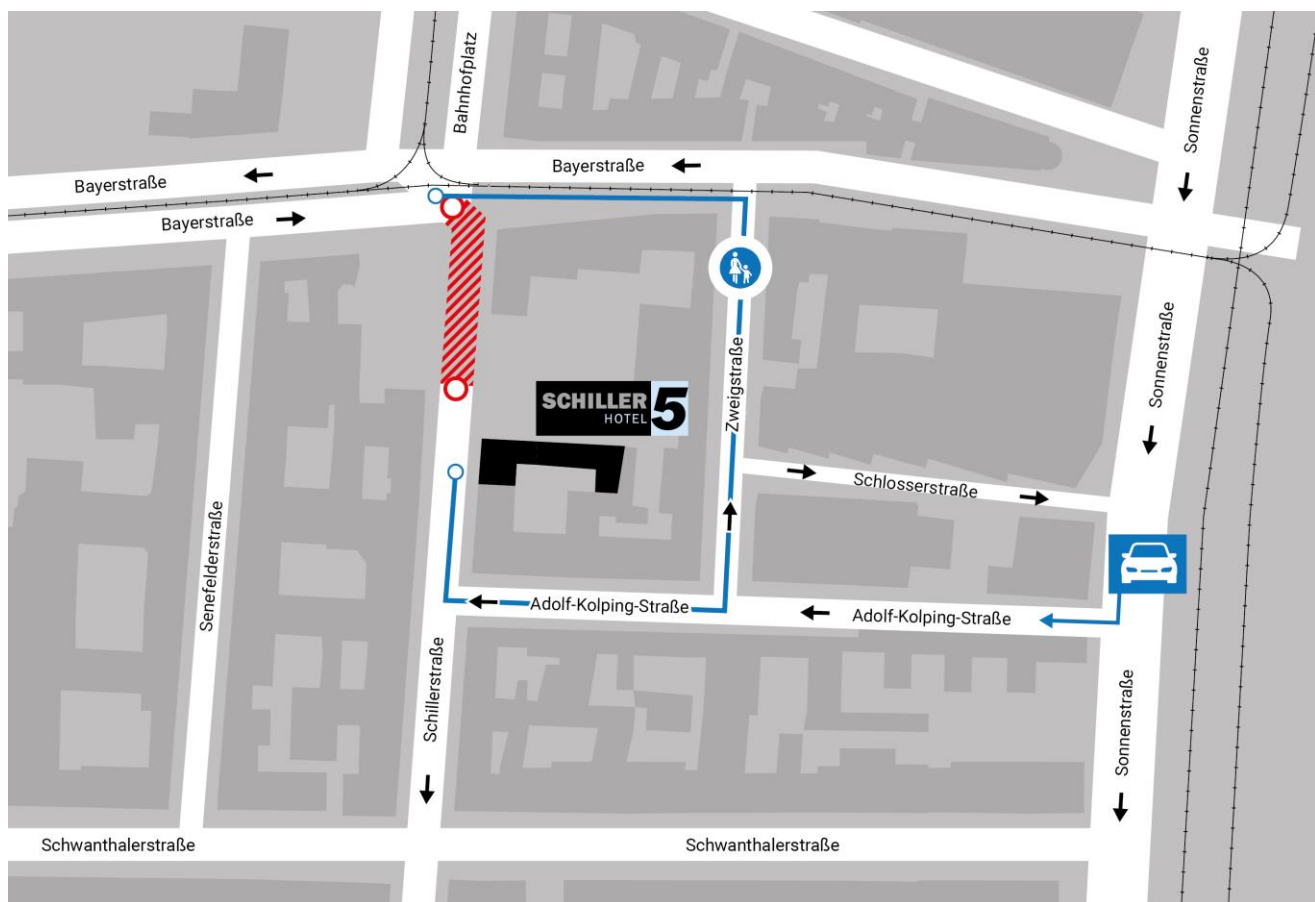

Getting there

By car

Via all motorways get on **Mittlerer Ring**
-> **direction Zentrum/ Hauptbahnhof.**

Caution: changed routing: currently access to Schillerstraße is only possible **via Adolf Kolping Strasse** (see map below) due to a construction site.

And a tip: ensure your parking space in our hotel garage in time.
Additional parking spaces in nearby public car parks.

For pedestrians:

Follow **Bayerstraße**, turn right in **Zweigstrasse**, turn right into **Adolf Kolping Straße**, then turn right into **Schillerstraße**
-> after 50m on the right hand side you will find us.

By public transport

Central Station with all national and international trains, subway U1,U2,U4, U5, U7,U 8 and all S-trains, via bus, streetcar and Airport Shuttle bus.

Downstairs: follow the signs **Schillerstrasse (exit F).**

0-Level: Choose **direction Bayerstrasse**, hold on left until **Zweigstrasse**, turn right into **Zweigstrasse**, turn right into **Adolf Kolping Strasse**. Turn right into **Schillerstraße**. **50m on the right hand side you will find us.** You will find **Schillerstrasse** is in the south of central station.